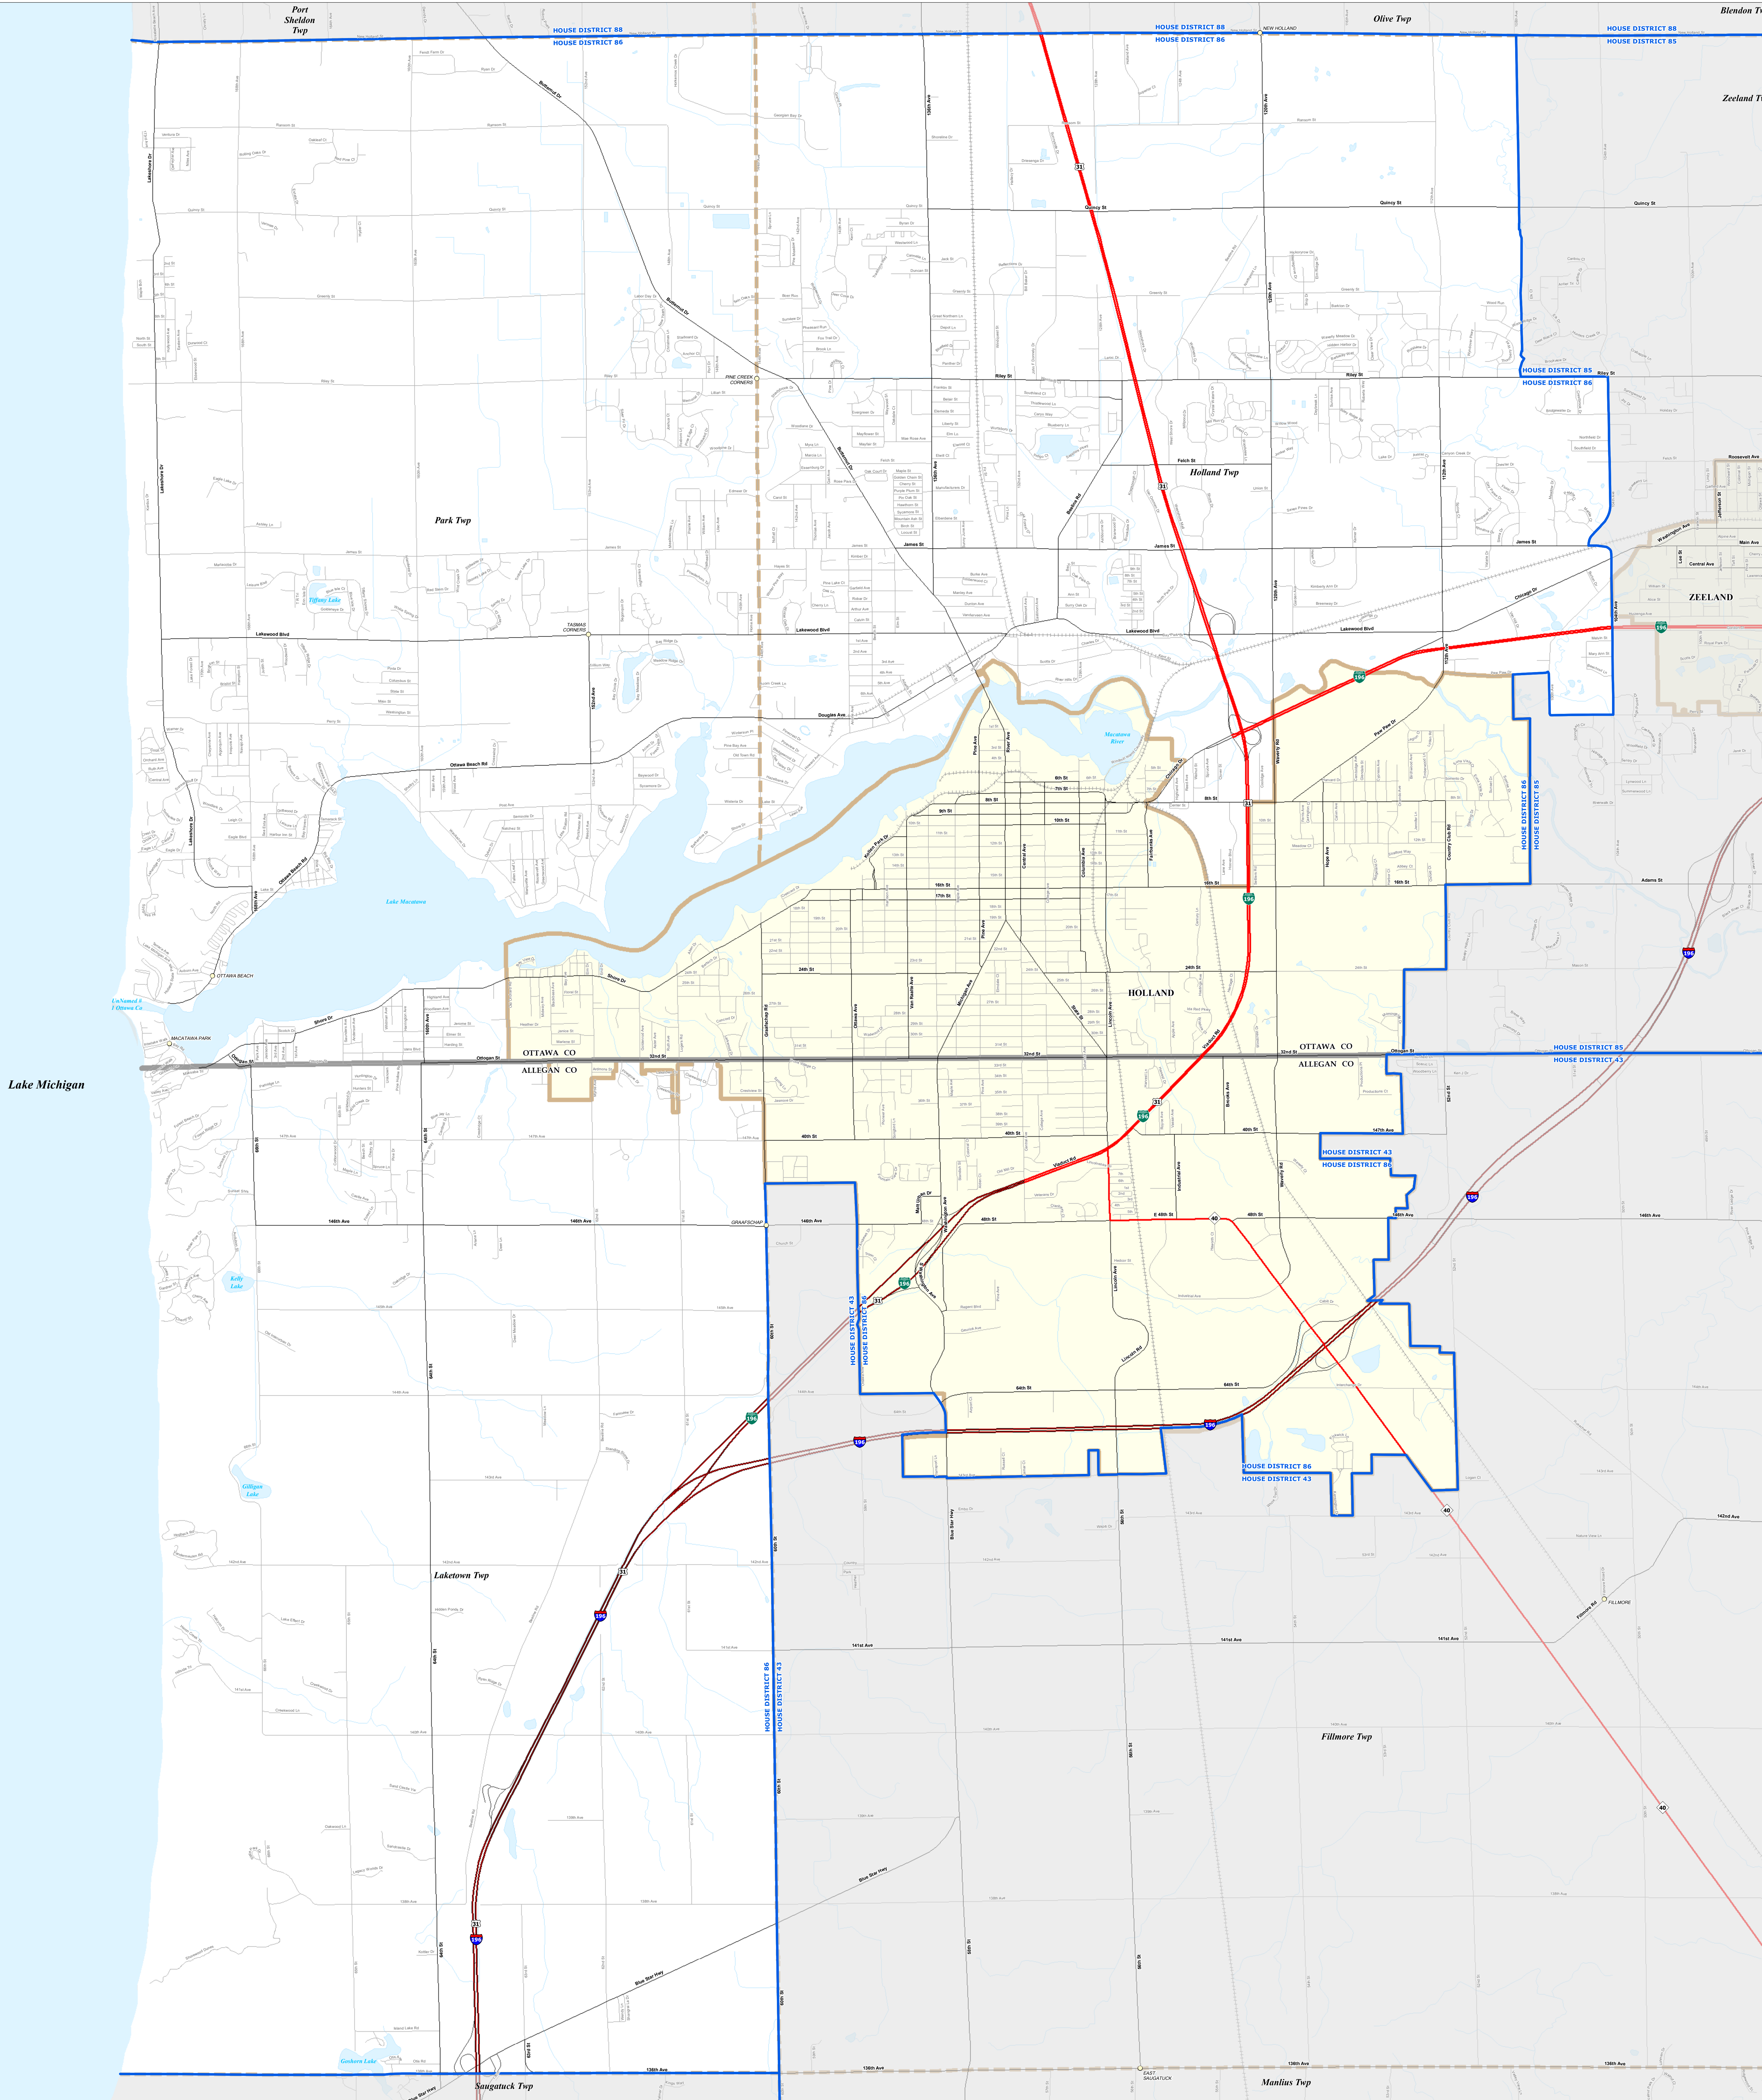

MICHIGAN STATE HOUSE DISTRICT 86

2021 Apportionment Plan

Legend			
House District	Township	Freeway	Railroad
City	County	Highway	Water Feature
Village	State	Primary Road	River, Stream, or Drain
Unincorporated Place	Local Road		

0 1 2 Miles